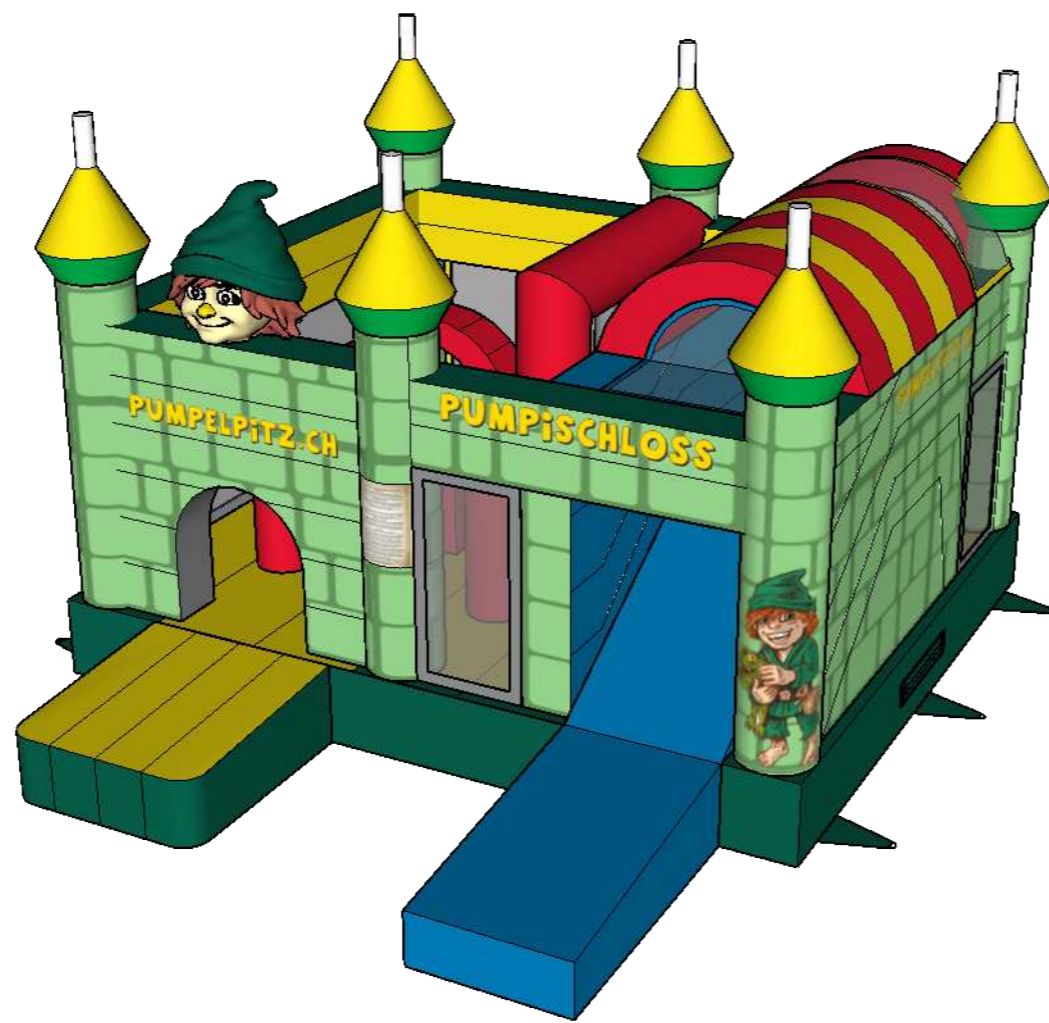

DETAILS

Safety symbols

DIMENSIONS

Material	PVC 650 gram / m2
Dimensions are displayed in meters (m)	

Standard Colors

	Black
	White
	Creme
	Dark Green
	Grey
	Fuchsia
	Dark Blue
	Red
	Light Brown
	Dark Brown
	Light Green
	Yellow
	Purple
	Light Blue
	Orange