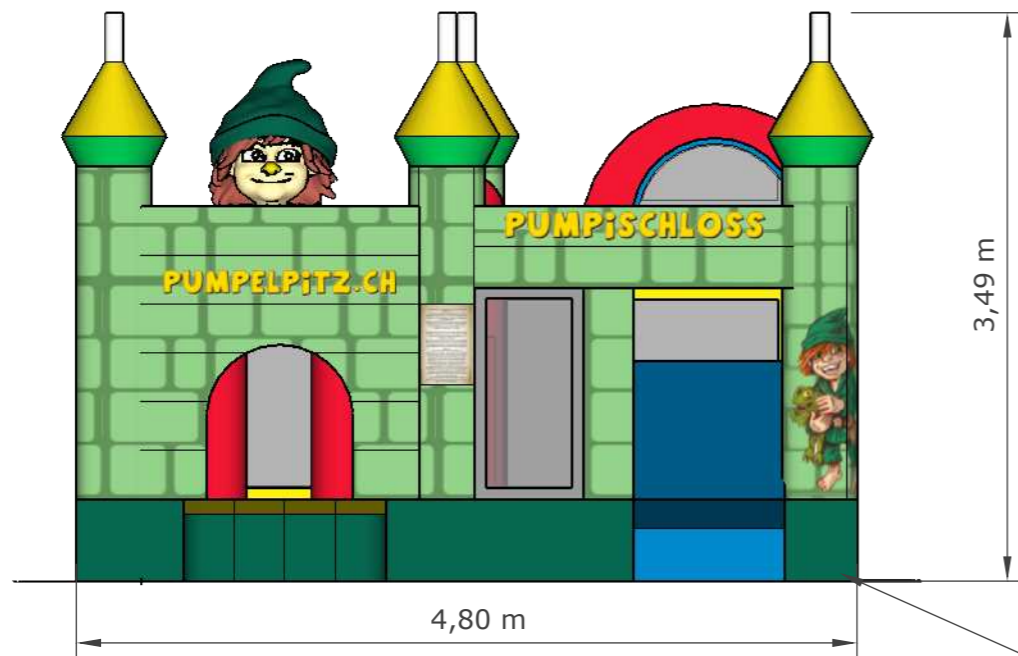

DETAILS

Safety symbols

DIMENSIONS

Material	PVC 650 gram / m2
Dimensions are displayed in meters (m)	

Standard Colors

	Black
	White
	Creme
	Dark Green
	Grey
	Fuchsia
	Dark Blue
	Red
	Light Brown
	Dark Brown
	Light Green
	Yellow
	Purple
	Light Blue
	Orange