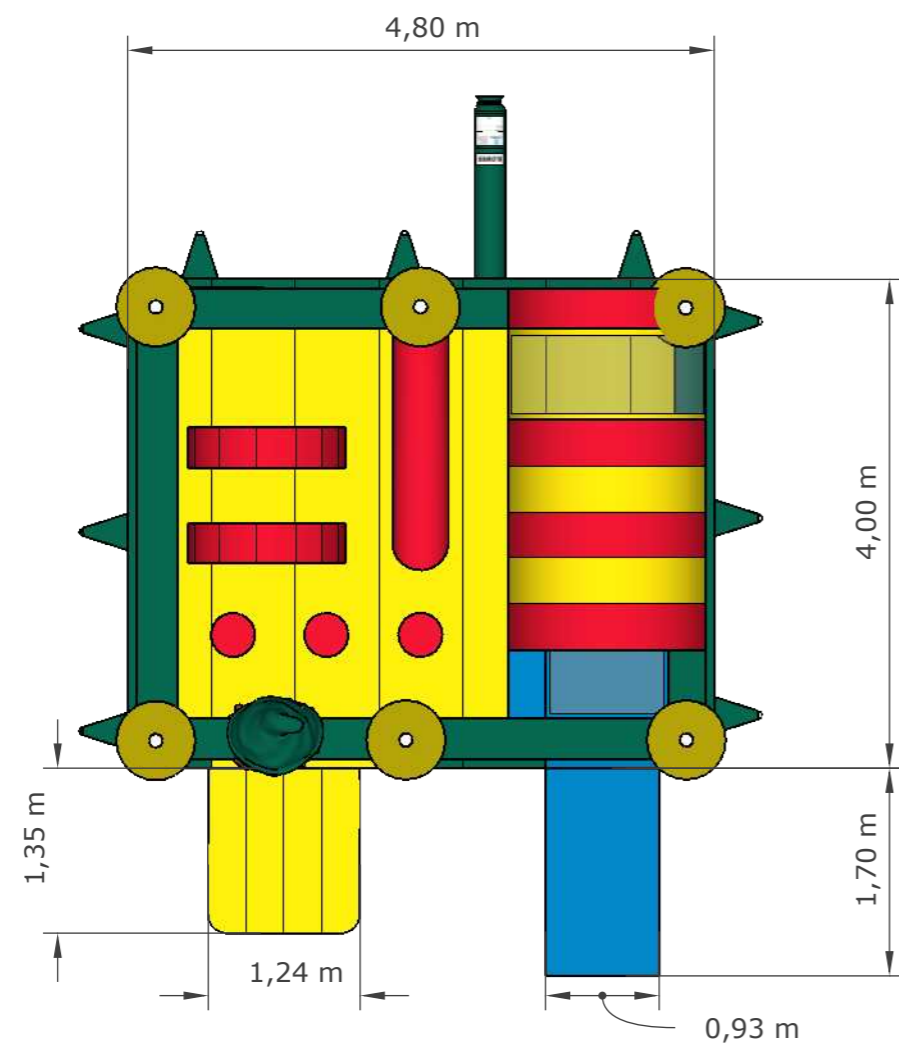

DETAILS

Safety symbols

DIMENSIONS

Material	PVC 650 gram / m2
Dimensions are displayed in meters (m)	

Standard Colors

	Black
	White
	Creme
	Dark Green
	Grey
	Fuchsia
	Dark Blue
	Red
	Light Brown
	Dark Brown
	Light Green
	Yellow
	Purple
	Light Blue
	Orange